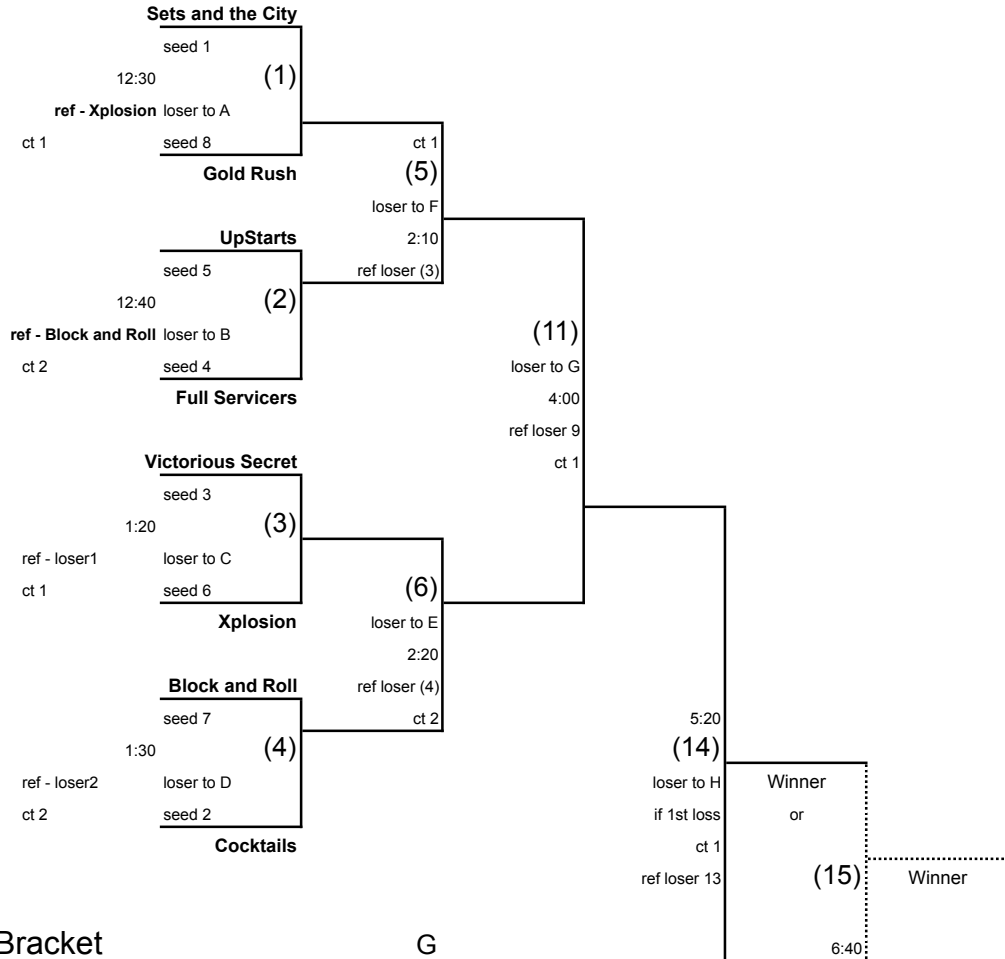

W'11 Championship - Division 4

Winner's Matches are 2/3 Games to 21 , 3rd to 15

Winner's Bracket

Loser's Matches are Single Game to 25, (Match 15 - Single Game to 25)

Times are Approximate

All Games - No Cap

Loser's Bracket