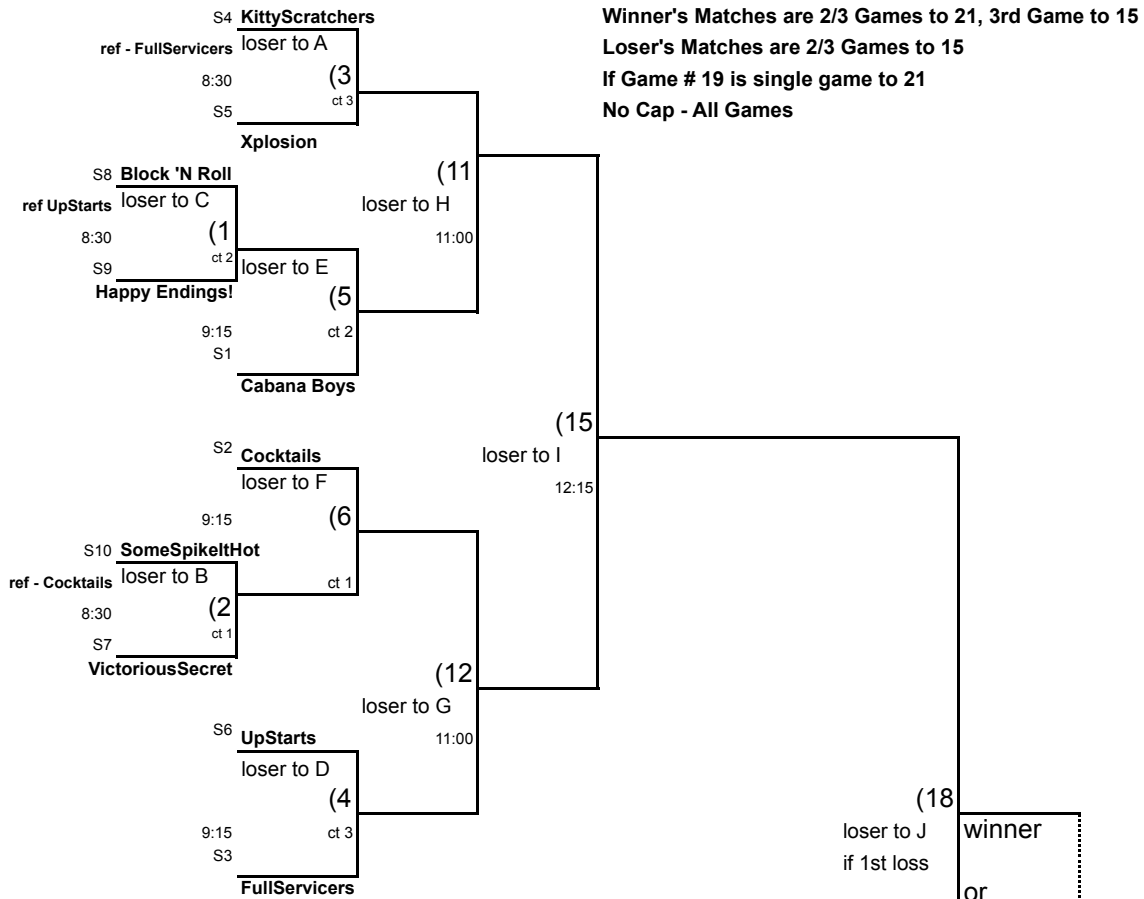

FALL 2010 D4 TOURNAMENT

ALL TIMES ARE APPROXIMATE

Winner's Bracket - 10 Teams

Loser's Bracket